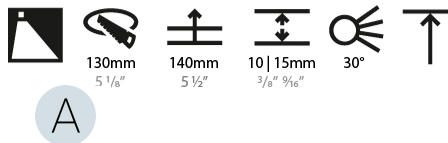

#### PHYSICAL

Shape: Round
Diameter (mm): 139
Diameter (in): 5 1/2
Height (mm): 126
Height (in): 4 15/16
Ceiling Thickness (mm): 10 / 12.5 / 15
Ceiling Thickness (in): 3/8 or 1/2 or 9/16
Min. Recessing Depth (mm): 140
Min. Recessing Depth (in): 5 1/2
Light Distribution: Adjustable / Asymmetric
Weight (kg): 0.816
Weight (lbs): 1.8
Fixture Finish: SSR / BKV / CWI / CRY / HAB / UFT / ITA / RUA / FTG / MYG / LOD / PUS / FRO / FUP / KIA / POP / BLS / SPG / MEY / GOH / GUM / CHC / COM / ABZ / JAG / OBR / MOS / ROR
Fixture Material: Aluminum Die Cast
Cut-out Measurements: 130mm / 5 1/8"

#### OPTICAL

Reflector: 20 / 25 / 40
Adjustability: Fixed

#### RATINGS AND CERTIFICATIONS

Certified By: Certified for North American Standards
IP rating: IP20

Ø 125mm 4 15/16"

Ø 139mm 5 1/2"