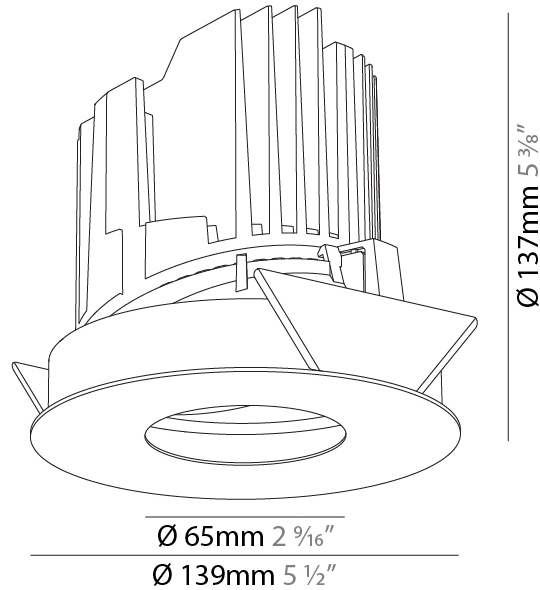

### PHYSICAL

Shape: Round  
 Diameter (mm): 139  
 Diameter (in): 5 1/2  
 Height (mm): 126  
 Height (in): 4 15/16  
 Ceiling Thickness (mm): 10 / 12.5 / 15  
 Ceiling Thickness (in): 3/8 or 1/2 or 9/16  
 Min. Recessing Depth (mm): 140  
 Min. Recessing Depth (in): 5 1/2  
 Light Distribution: Adjustable / Asymmetric  
 Weight (kg): 0.811  
 Weight (lbs): 1.79  
 Fixture Finish: SSR / BKV / CWI / CRY / HAB / UFT / ITA / RUA / FTG / MYG / LOD / PUS / FRO / FUP / KIA / POP / BLS / SPG / MEY / GOH / GUM / CHC / COM / ABZ / JAG / OBR / MOS / ROR  
 Fixture Material: Aluminum Die Cast  
 Cut-out Measurements: 130mm / 5 1/8"

#### PHYSICAL

Shape: Round
Diameter (mm): 139
Diameter (in): 5 1/2
Height (mm): 137
Height (in): 5 3/8
Ceiling Thickness (mm): 10 / 12.5 / 15 / 25
Ceiling Thickness (in): 3/8 or 1/2 or 9/16
Min. Recessing Depth (mm): 150
Min. Recessing Depth (in): 5 7/8
Light Distribution: Adjustable / Asymmetric
Weight (kg): 0.865
Weight (lbs): 1.9
Fixture Finish: SSR / BKV / CWI / CRY / HAB / UFT / ITA / RUA / FTG / MYG / LOD / PUS / FRO / FUP / KIA / POP / BLS / SPG / MEY / GOH / GUM / CHC / COM / ABZ / JAG / OBR / MOS / ROR
Fixture Material: Aluminum Die Cast
Cut-out Measurements: 130mm / 5 1/8"

#### RATINGS AND CERTIFICATIONS

Certified By: Certified for North American Standards
IP rating: IP20

Ø 65mm 2 9/16"

Ø 139mm 5 1/2"

	130mm 5 1/8"	150mm 5 7/8"	10   15mm 3/8"   9/16"	30°	355°	
A						