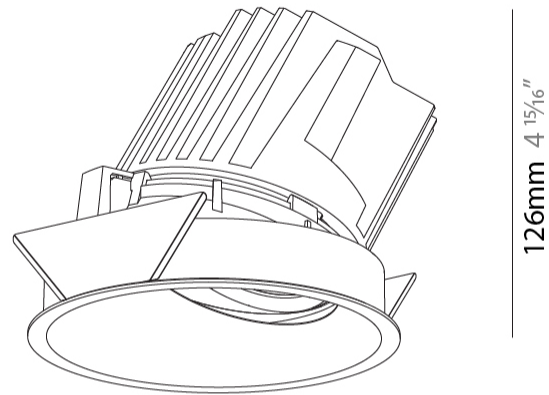

PHYSICAL

Shape: Round
Diameter (mm): 139
Diameter (in): 5 1/2
Height (mm): 126
Height (in): 4 15/16
Ceiling Thickness (mm): 10 / 12.5 / 15
Ceiling Thickness (in): 3/8 or 1/2 or 9/16
Min. Recessing Depth (mm): 140
Min. Recessing Depth (in): 5 1/2
Light Distribution: Adjustable / Asymmetric
Weight (kg): 0.816
Weight (lbs): 1.8
Fixture Finish: SSR / BKV / CWI / CRY / HAB / UFT / ITA / RUA / FTG / MYG / LOD / PUS / FRO / FUP / KIA / POP / BLS / SPG / MEY / GOH / GUM / CHC / COM / ABZ / JAG / OBR / MOS / ROR
Fixture Material: Aluminum Die Cast
Cut-out Measurements: 130mm / 5 1/8"

ELECTRICAL

Lamp Type: LED (Zhaga Standard)
Input Wattage (W): 28.6
Total Output Wattage (W): 26
Dimming: Tri-Mode (Non-Dimming and Phase Dimming (120Vac only) and 0-10V Dimming)
Driver Included: No
Driver Location: Recessed Housing
Driver Type: Constant Current - Universal
Driver Class: Class 2
Housing: See components
Input Voltage (V): 120 - 277
Constant Current (MA): 700

LED

Number of LEDs: 1
Color Temperature (°K): 2700 / 3000 / 3500 / 4000
Max. Delivered Lumen (lm): 2320 / 2380 / 2499 / 2550
Nominal Lumen (lm): 3210 / 3290 / 3459 / 3530
CRI: >90 CRI
Lamp Life (hrs): 50000

OPTICAL

Reflector: 20 / 25 / 40
Adjustability: Fixed

RATINGS AND CERTIFICATIONS

Certified By: Certified for North American Standards
IP rating: IP20